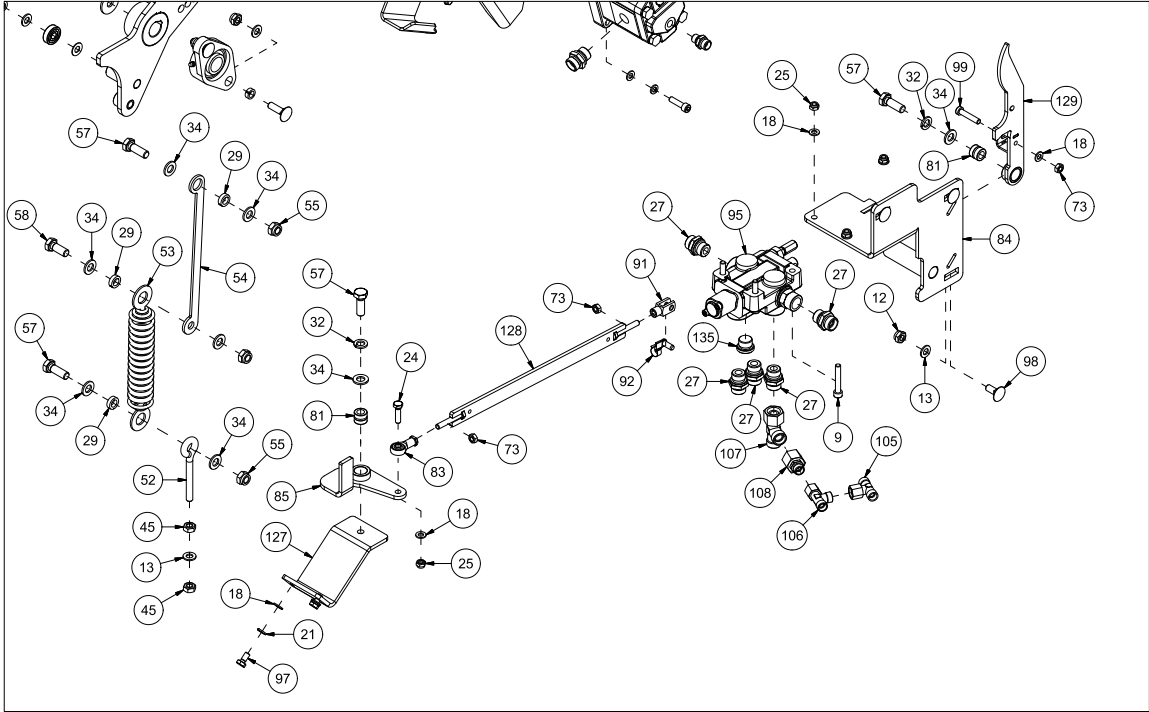

Pos	Qty	Article no	Designation
71	1	14132095	Washer
72	1	2115128	Cotter 8x7 L28 St DIN 6885A
73	7	2481609	Hexagon nut M8 ElZn DIN 934
74	1	2422252	Hexagon screw M8x40 ElZn 8.8 DIN 931
75	3	2951126	Ball bearings 6200 2RS 10x30x9 DIN 625
76	1	2245023	Plastic bearing Ø39/48x15
77	1	14132092	Arm
78	1	14132090	Arm
79	1	14132009	Strut
80	4	2915142	Joint head M12
81	4	14130089	Sliding bearing
82	1	14132030	Bracket
83	1	2915140	Joint head M8
84	1	14132043	Bracket
85	1	14132015	Arm
86	1	2477290	Unbraco cylinder screw M10x16 ElZn DIN 912
87	3	2534060	Spring washer M10 ElZn DIN 127
88	2	2533065	Body washer ø11/35x3
89	1	2422299	Hexagon screw M10x30 ElZn 8.8 DIN 933
90	2	14132098	Bracket
91	1	2915130	Fork head M8
92	1	2915150	Fork head bolt M8
93	1	14132103	Bracket
94	1	2955232	Valve for splitter VM320
95	1	2955233	Valve Saw adjustment VM320
96	1	14131085	2,5 L Plastic container
97	11	2422240	Hexagon screw M8x16 ElZn 8.8 DIN 933
98	5	2344330	Locking screw M10x25 ElZn 8.8 DIN 603
99	1	2478252	Unbraco cylinder screw low head M8x40 St 12.9 DIN 7984
100	5	2477250	Unbraco cylinder screw M8x35 ElZn DIN 912
101	0,33 l	5310170	Saw chain oil
102	1	14120374	Extension spring L70
103	1	2957762	Hexagon nipple GEK BSP 1/2" L22 ED
104	1	2957754	Hexagon nipple GEK BSP 1/4" L10 ED
105	1	2957720	T-hexagon nipple EVTK 10L

Pos	Qty	Article no	Designation
106	1	2957721	T-hexagon nipple EVLK 10L
107	1	2957776	T-hexagon nipple EVLK 15L
108	1	2957510	Reducer L15-L10
109	1	2912082	Pressure spring Dt4,0 Di28,0 L35 St
110	1	2951124	Ball bearing 6005 2RS 25x47x12 DIN 625
111	1	14120047	Washer
112	1	2422205	Hexagon screw M6x20 ElZn 8.8 DIN 933
113	1	2955564	Cog wheel motor GR2 8 ccm
114	1	2115131	Cotter 8x7 L36 St DIN 6885A
115	4	14132104	Washer
116	1	2957500	Pipe coupling T-piece BSP 1/4"ext.
117	2	2955330	Non-return valve ¼"
118	1	2957815	Flash fittings 6mm 1/4" 90gr
119	1	2957818	Flash fittings 8mm 1/4" straight
120	1	2233008	O-ring 8,00x2,00 NBR 70
121	2	2482615	Hexagon nut low M20x1,5 ElZn DIN 936
122	1	2935147	Sticker operationVM320
123	1	14132107	Arm
124	1	14132108	Strut
125	1	14132109	Arm
126	1	14132110	Strut
127	1	14132105	Bracket
128	1	14132106	Strut
129	1	14132112	Arm
130	1	2473359	Threaded pin M12x60 ElZn DIN 916
131	2	2422352	Hexagon screw M12x40 ElZn 8.8 DIN 933
132	2	2915131	Fork head M10
133	2	2915151	Fork head bolt M10
134	4	2481611	Hexagon nut M12 ElZn DIN 934
135	3	2957411	Plug 1/2 w/Packing
136	1	14132129	Suction hose lubricating oil pump Ø8 L450
137	1	14132130	Pressure hose lubricating oil pump Ø6 L600

Serial number: 150016 - 150035