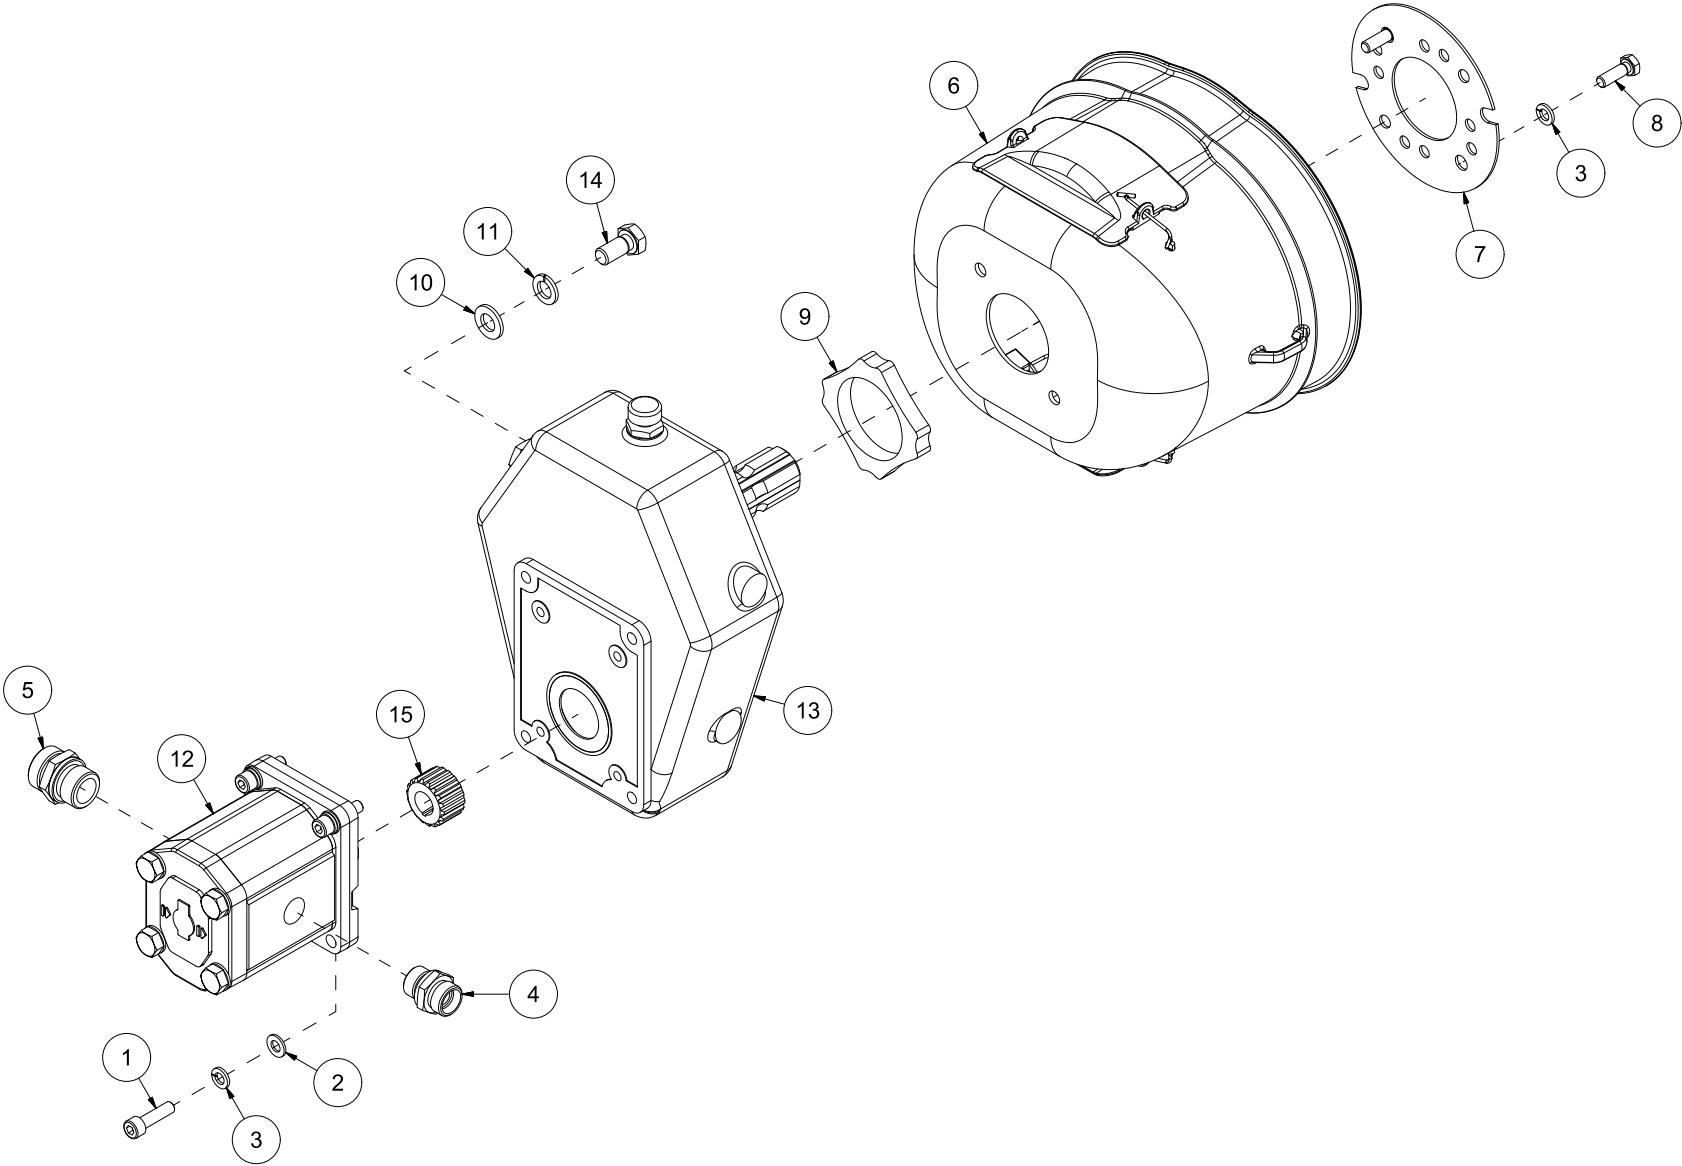

Pos	Qty	Article no	Designation
1	4	2477248	Unbraco cylinder screw M8x30 ElZn DIN 912
2	4	2531047	Washer M8 ElZn DIN 125
3	6	2534047	Spring washer M8 ElZn DIN 127
4	1	2957768	Hexagon nipple GEK BSP 1/2" L15 ED
5	1	2957773	Hexagon nipple GEK BSP 3/4" L22 ED
6	1	14120267	Protection funnel
7	1	1312379	Fixing plate for protection funnel
8	2	2422246	Hexagon screw M8x25 ElZn 8.8 DIN 933
9	1	14120266	Protecting plate
10	4	2531069	Washer M12 ElZn DIN 125
11	4	2534069	Spring washer M12 ElZn DIN 127
12	1	2955549	Cog wheel pump single 23
13	1	2961009	Gearbox 1:3,8
14	4	2422346	Hexagon screw M12x25 ElZn 8.8 DIN 933
15	1	2961200	Spline for gearbox ML52
16	0,35 l	5310110	Gear oil