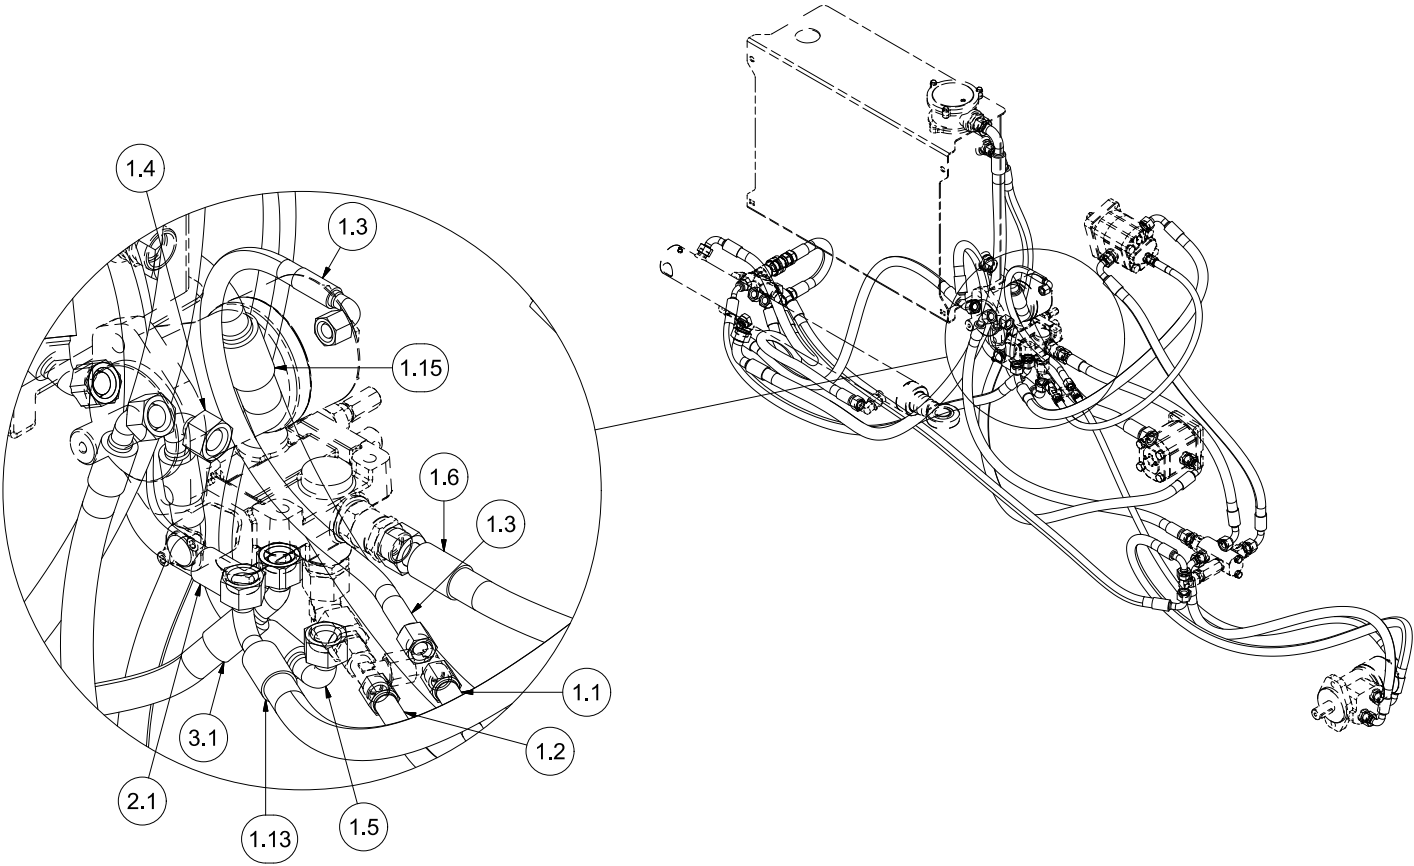

Pos	Qty	Article no	Designation
1	1		Basic package
1.1	1	2958401	Hydraulic hose 1/4" L1500
1.2	1	2958400	Hydraulic hose 1/4" L800
1.3	1	2958402	Hydraulic hose 1/4" L650
1.4	1	2958503	Hydraulic hose 1/2" L930
1.5	1	2958516	Hydraulic hose 1/2" L660
1.6	1	2958506	Hydraulic hose 1/2" L640
1.7	1	2958507	Hydraulic hose 1/2" L1210
1.8	1	2958511	Hydraulic hose 1/2" L1320
1.9	1	2958510	Hydraulic hose 1/2" L1480
1.10	1	2958509	Hydraulic hose 1/2" L1000
1.11	1	2958512	Hydraulikkslange 1/2" L650
1.12	1	2958513	Hydraulic hose 1/2" L730
1.13	1	2958504	Hydraulic hose 1/2" L1000
1.14	1	2958177	Hydraulic hose 3/4" L1420
1.15	1	2958178	Hydraulic hose 3/4" L600
1.16	1	2958508	Hydraulic hose 1/2" L970
2	1		Without outlet cane stand
2.1	1	2958505	Hydraulic hose 1/2" L660
3	1		With outlet cane stand
3.1	1	2958514	Hydraulic hose 1/2" L980
3.2	1	2958515	Hydraulic hose 1/2" L1070
3.3	1	2958183	Hydraulic hose 1/2" L300