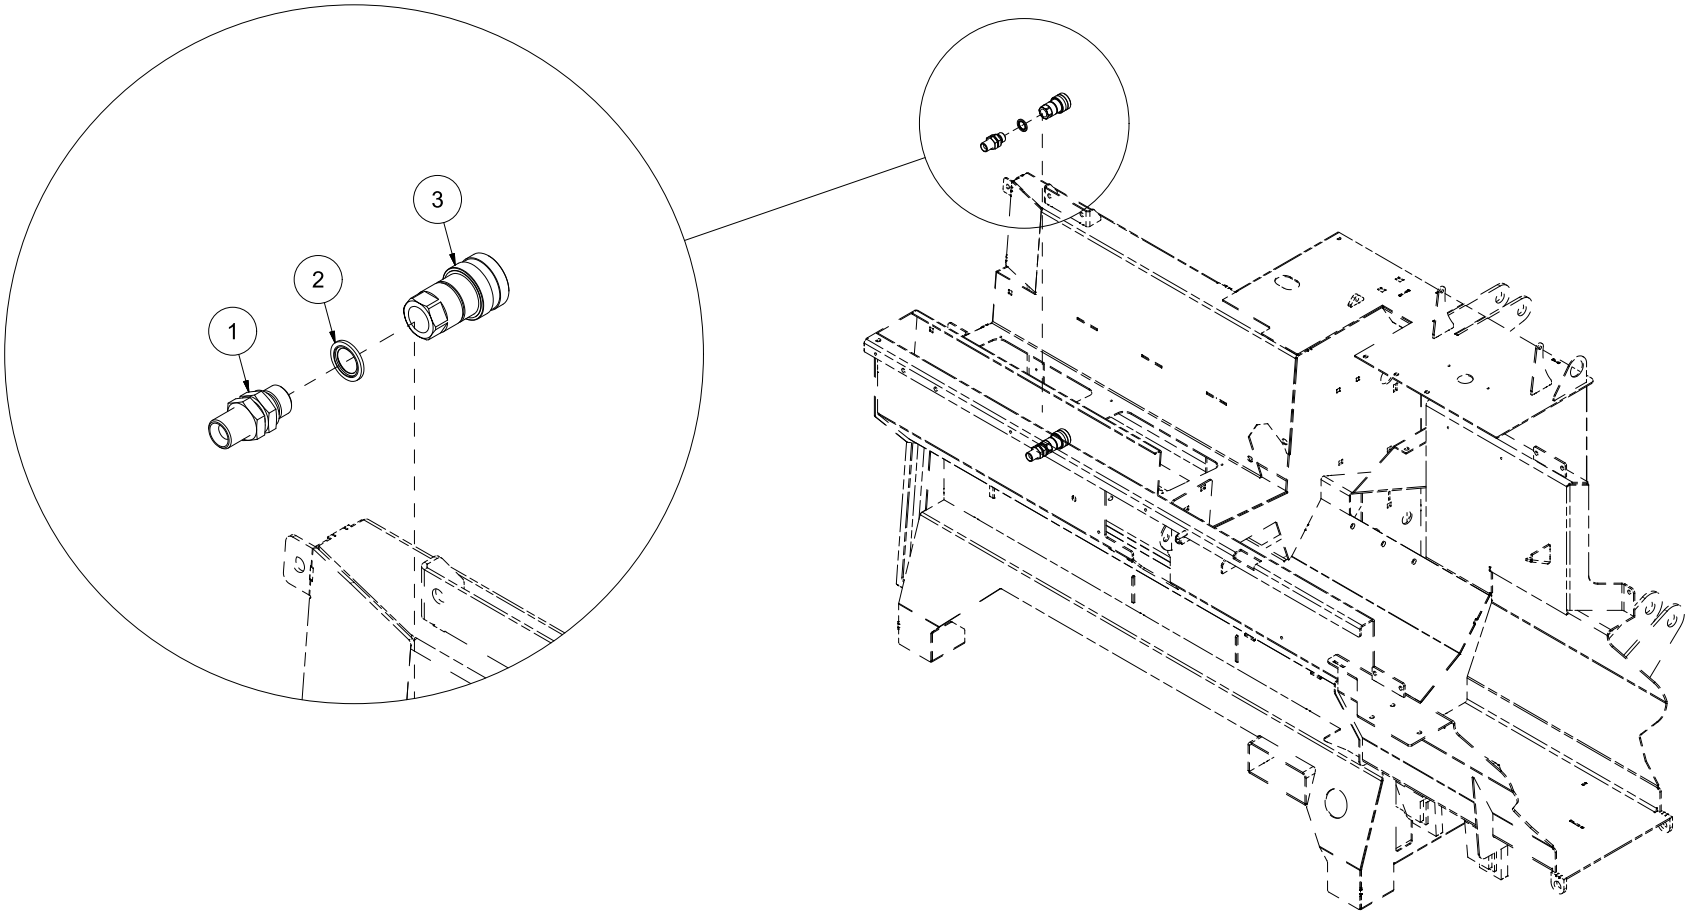

Pos	Qty	Article no	Designation
1	2	2957804	Bulkhead bushing 1/2" BSP
2	2	2957861	Hydraulic gasket 1/2"
3	2	2957858	Quick coupling 1/2" hunk.