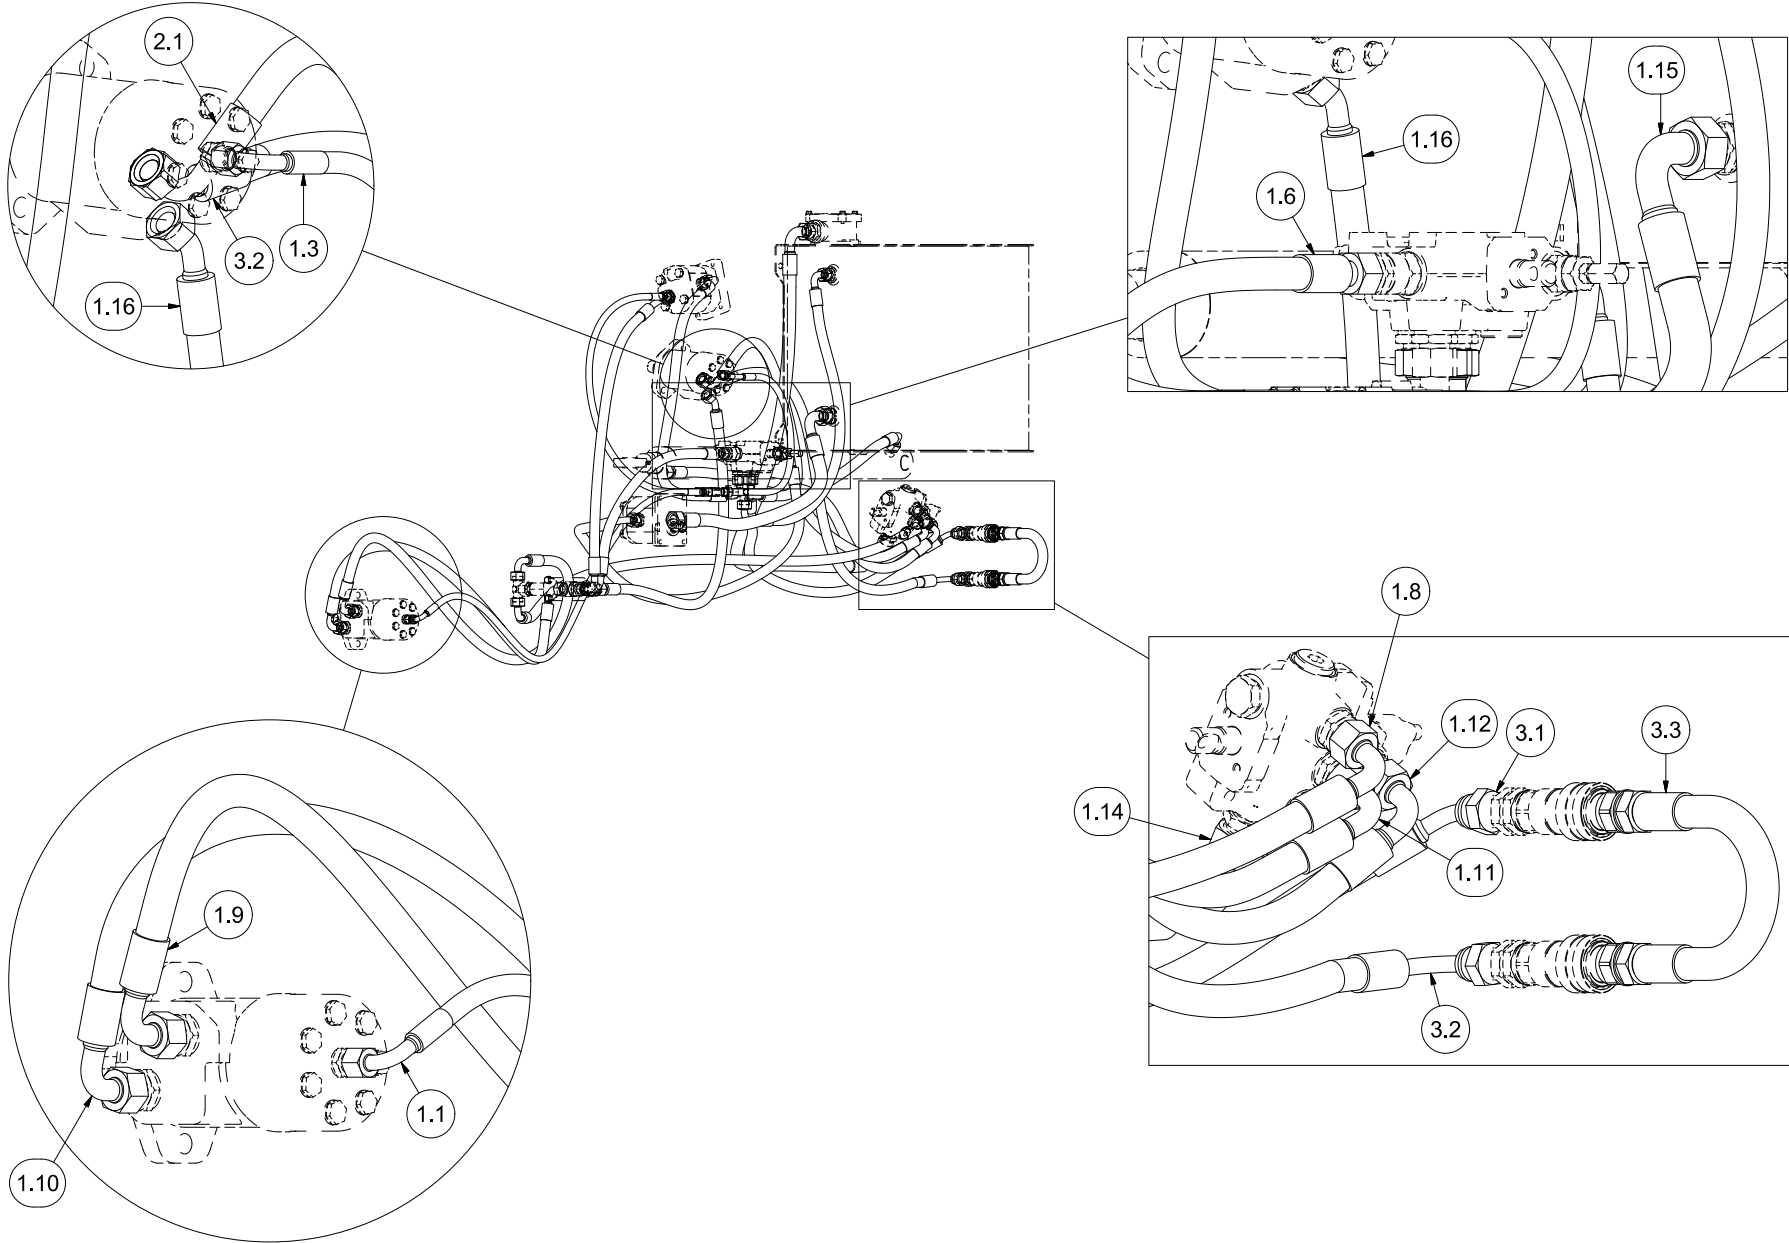

L

Pos	Qty	Article no	Designation
1	1		Basic package
1.1	1	2958401	Hydraulic hose 1/4" L1500
1.2	1	2958400	Hydraulic hose 1/4" L800
1.3	1	2958402	Hydraulic hose 1/4" L650
1.4	1	2958503	Hydraulic hose 1/2" L930
1.5	1	2958516	Hydraulic hose 1/2" L660
1.6	1	2958506	Hydraulic hose 1/2" L640
1.7	1	2958507	Hydraulic hose 1/2" L1210
1.8	1	2958511	Hydraulic hose 1/2" L1320
1.9	1	2958510	Hydraulic hose 1/2" L1480
1.10	1	2958509	Hydraulic hose 1/2" L1000
1.11	1	2958512	Hydraulic hose 1/2" L650
1.12	1	2958513	Hydraulic hose 1/2" L730
1.13	1	2958504	Hydraulic hose 1/2" L1000
1.14	1	2958177	Hydraulic hose 3/4" L1420
1.15	1	2958178	Hydraulic hose 3/4" L600
1.16	1	2958508	Hydraulic hose 1/2" L970
2	1		Without outlet cane stand
2.1	1	2958505	Hydraulic hose 1/2" L660
3	1		With outlet cane stand
3.1	1	2958514	Hydraulic hose 1/2" L980
3.2	1	2958515	Hydraulic hose 1/2" L1070
3.3	1	2958183	Hydraulic hose 1/2" L300