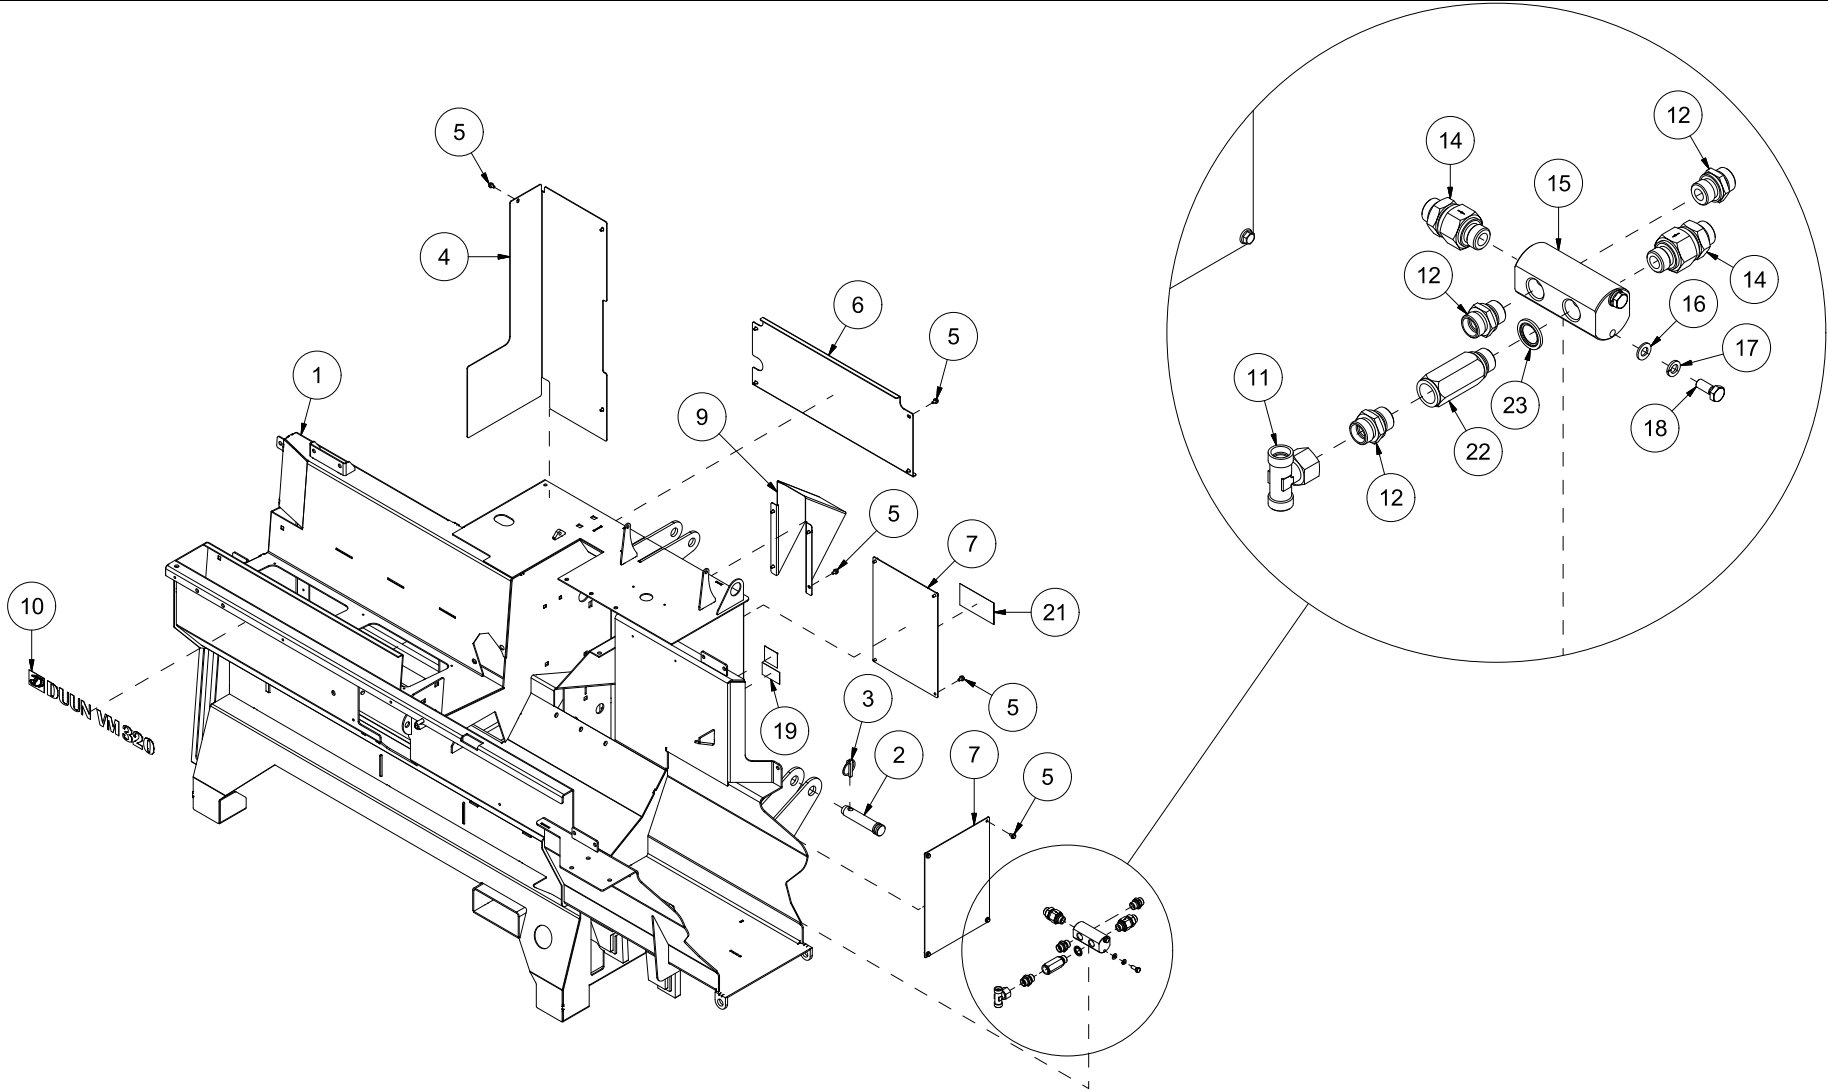

Pos	Qty	Article no	Designation
1	1	14132001	Chassis VM320
2	2	2551730	Drawbar bolt cat. 2 Ø28x95
3	2	2556142	Locking pin Ø10x40
4	1	14132070	Cover
5	19	2451196	Hexagon screw with flange M6x10 ElZn 8.8 DIN 6921
6	1	14132071	Cover
7	2	14132085	Cover
9	1	14131121	Funnel
10	1	2935145	Sticker VM320
11	1	2957775	T-hexagon nipple EVTK 15L
12	3	2957768	Hexagon nipplel GEK BSP 1/2" L15 ED
14	2	2955295	Non return valve 0,5 Bar
15	1	14132074	Manifold
16	2	2531047	Washer M8 ElZn DIN 125
17	2	2534047	Spring washer M8 ElZn DIN 127
18	2	2422244	Hexagon screw M8x20 ElZn 8.8 DIN 933
19	1	2935063	Sticker 68x40 CE
21	1	2935131	Sticker 132x72 400 approx.
22	1	14132128	Non return valve
23	1	2957861	Hydraulic packing 1/2"