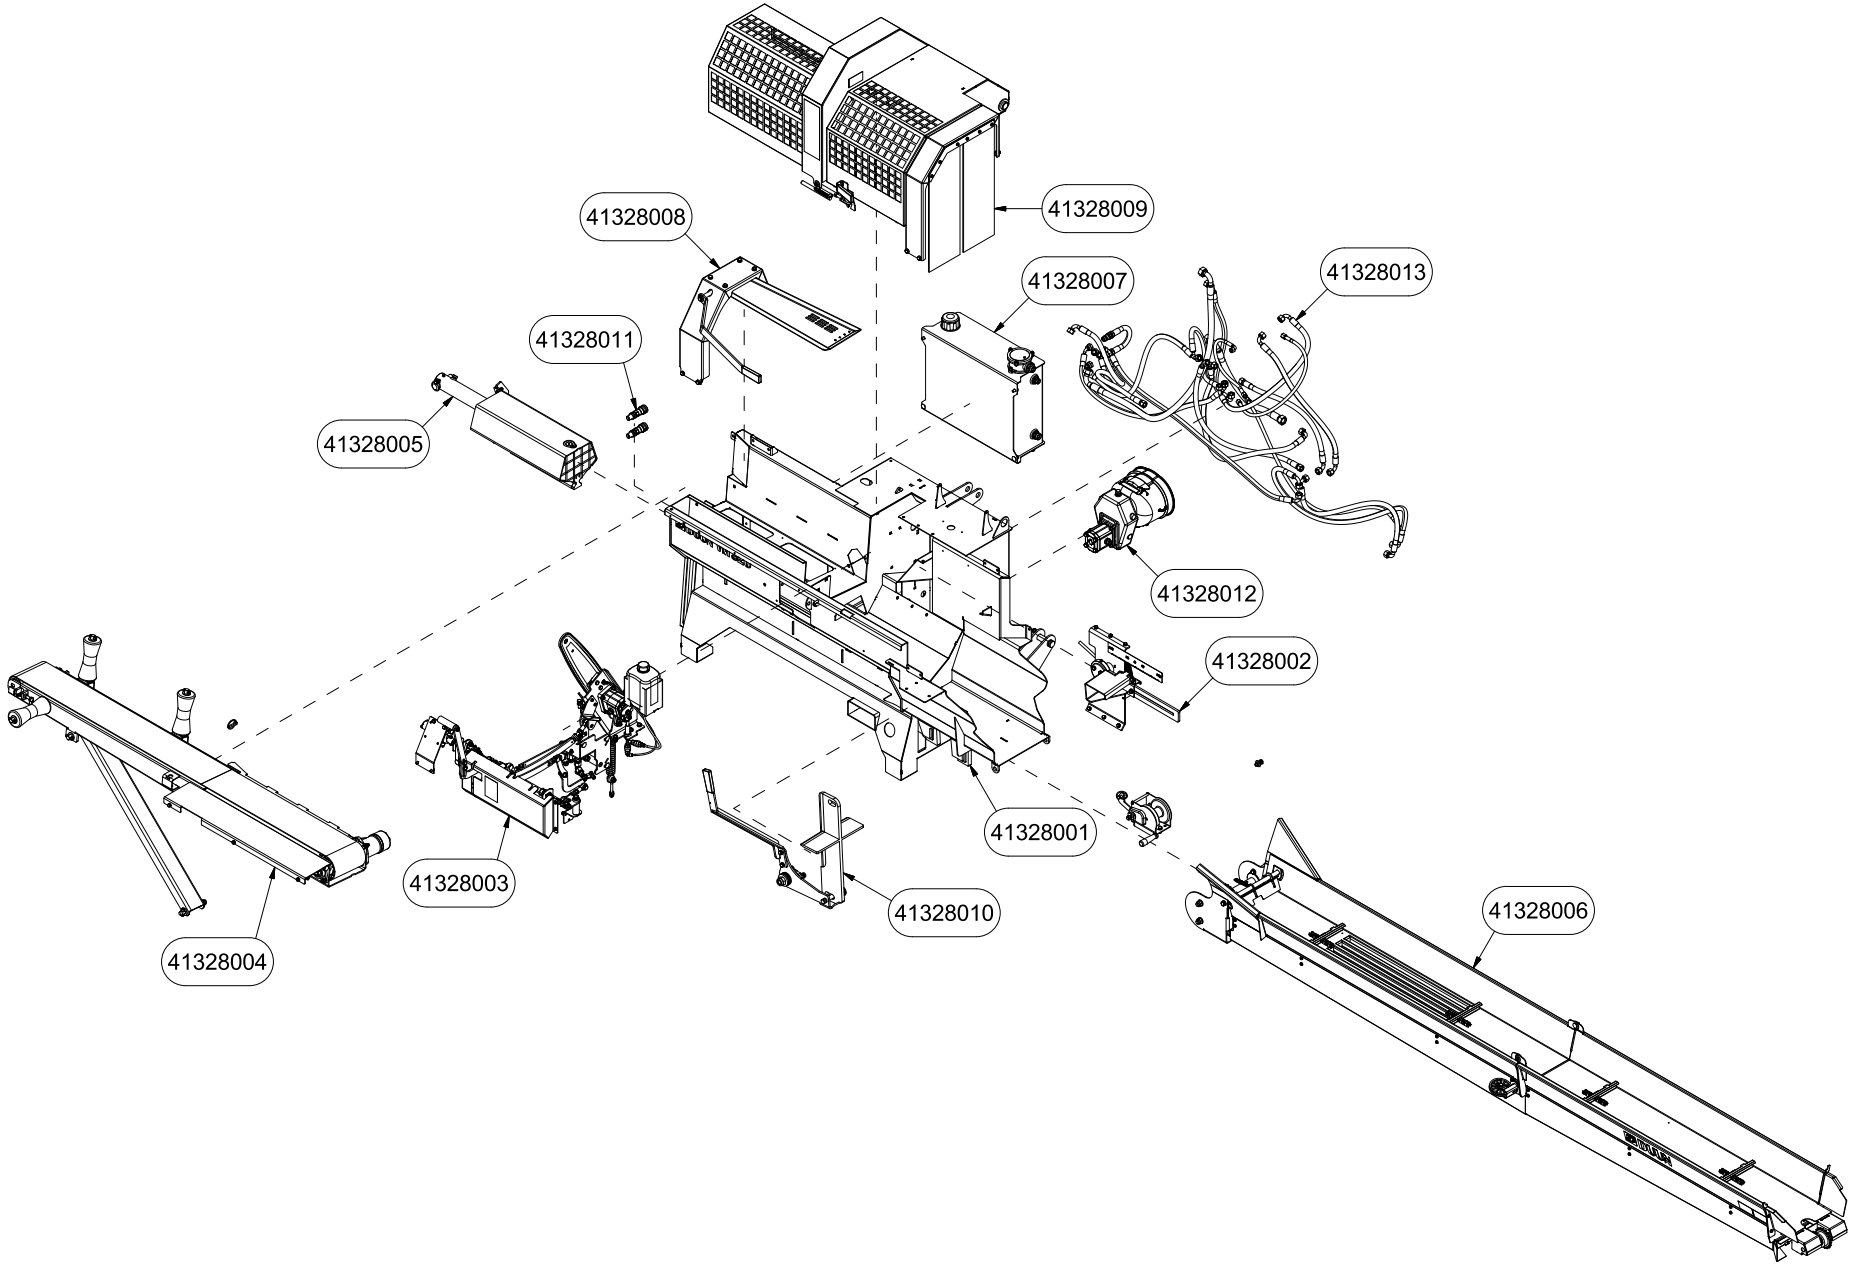

VM320 Spare parts catalogue

Serial number: from 150016 | up to 150035

Content 2

41328001 | Chassis..... 4

41328002 | Log stop..... 6

41328003 | Saw (page 1)..... 8

41328003 | Saw (page 2)..... 10

41328003 | Saw (page 3)..... 12

Pos	Qty	Article no	Designation
1	1	14131038	Lifting arm manual
2	1	14131039	Manual knife lever
3	1	2245047	Plastic handle
4	2	2422297	Hexagon screw M10x25 ElZn 8.8 DIN 933
5	2	2531060	Washer M10 ElZn DIN 125
6	2	2534060	Spring washer M10 ElZn DIN 127
7	1	2556142	Locking pin Ø10x40
8	1	2526322	Top strut bolt cat. 1 Ø19x97
9	1	14131134	Bracket
10	1	14131133	Installation bracket
11	1	14131071	Washer ø 24/60x6
12	1	2483617	Locking nut M24 ElZn DIN 985
13	1	2422656	Hexagon screw M24x90 ElZn 8.8 DIN 931
14	2	2472205	Countersink head screw M6x20 St 10.9 DIN 7991
15	4	2914260	Plate spring 60x25,5-4,65-3
16	1	2245320	Clutch plate
17	1	14132005	Splitting knife 4 parts
18	2	2534069	Spring washer M12 ElZn DIN 127
19	2	2531069	Washer M12 ElZn DIN 125
20	2	2422352	Hexagon screw M12x40 ElZn 8.8 DIN 933