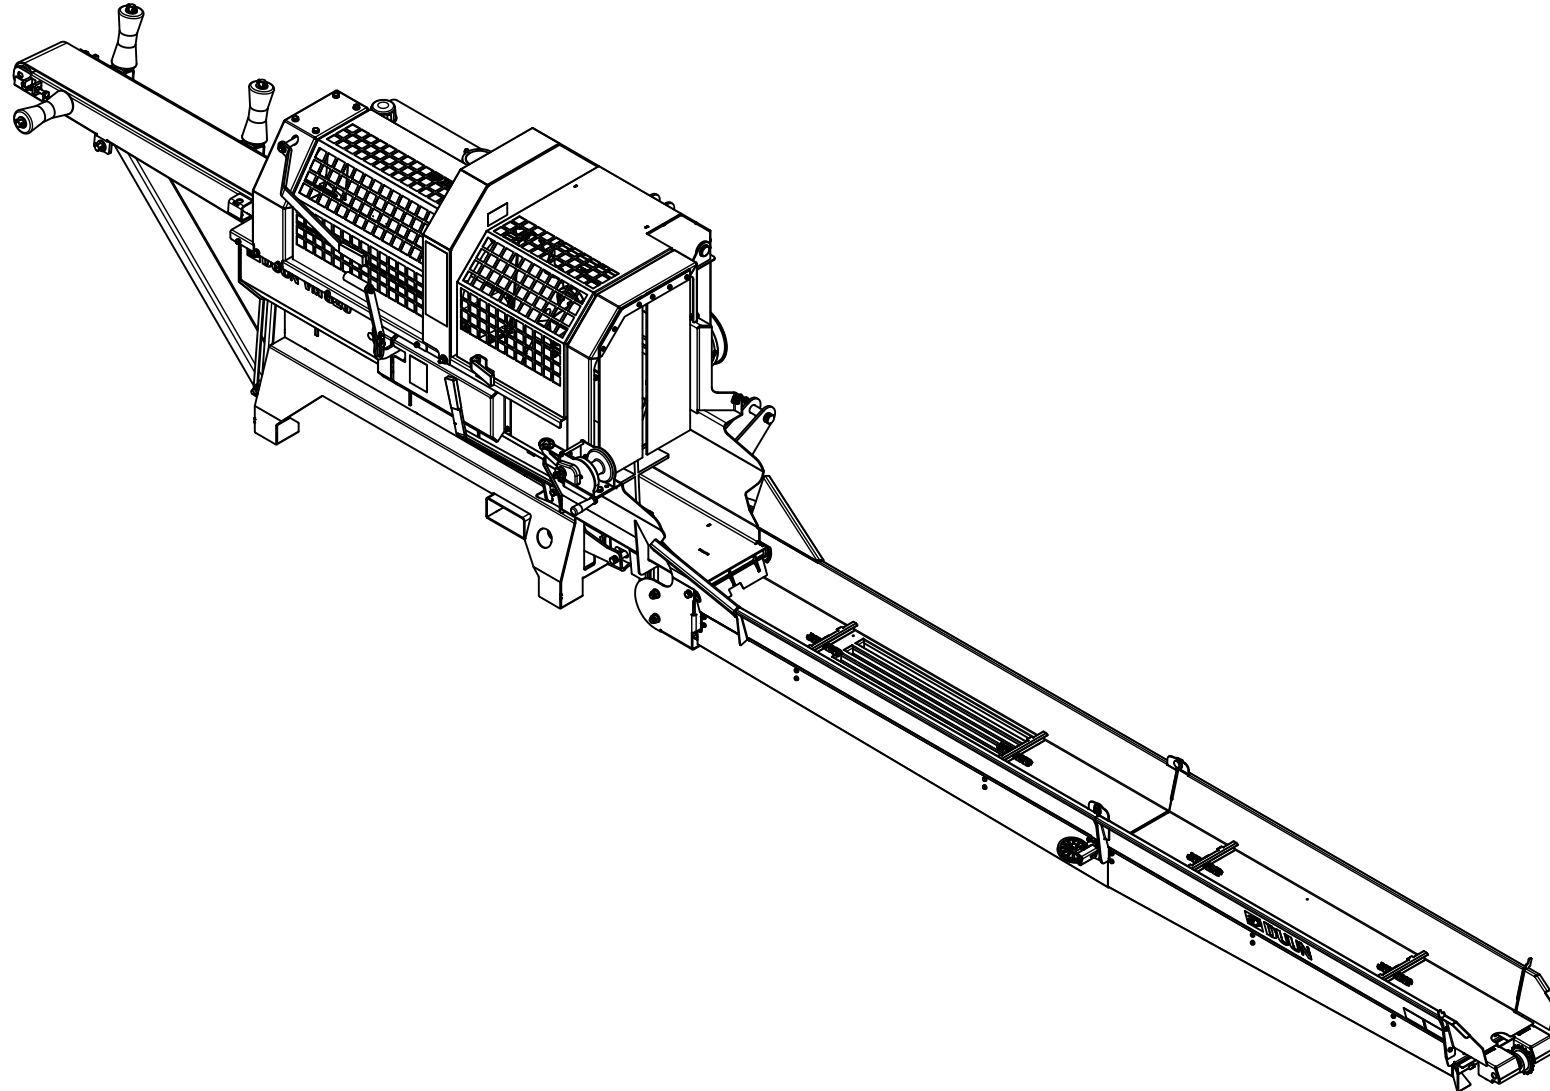

VM320 Spare parts catalogue

Serial number: from 150016 | up to 150035

Content 2

41328001 | Chassis..... 4

41328002 | Log stop..... 6

41328003 | Saw (page 1)..... 8

41328003 | Saw (page 2)..... 10

41328003 | Saw (page 3)..... 12