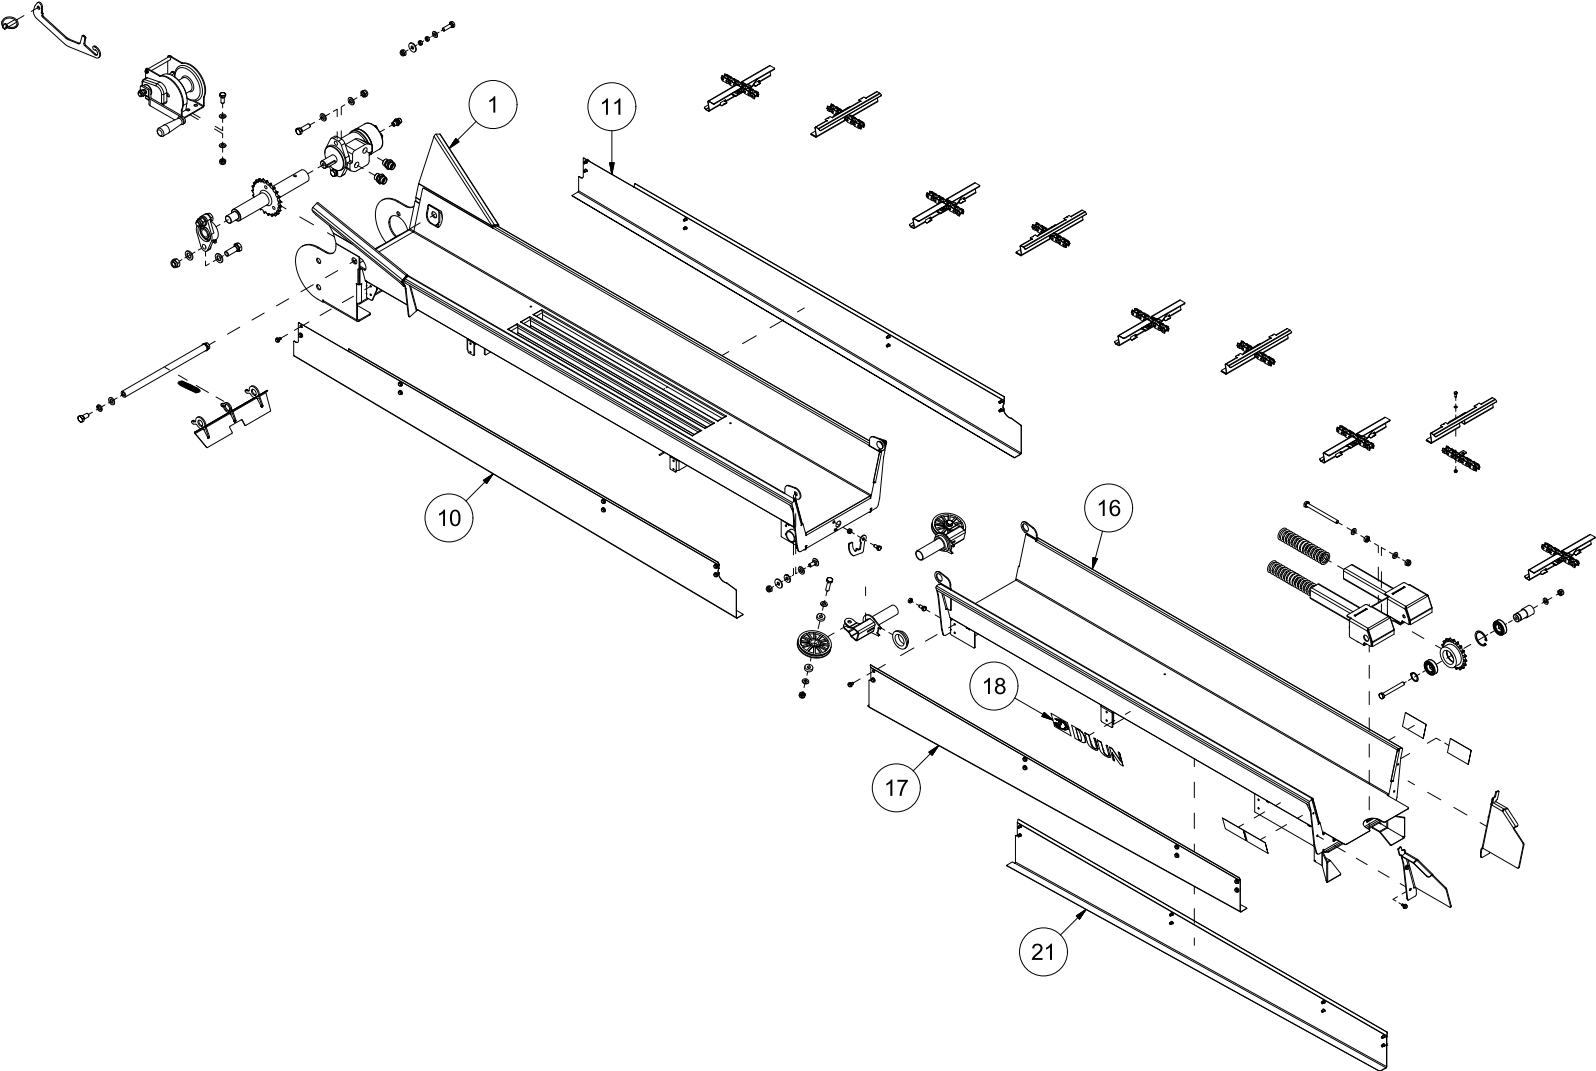

Pos	Qty	Article no	Designation
1	1	14132046	Transport conveyor lower
2	2	2344330	Locking screw M10x25 ElZn 8.8 DIN 603
3	3	2533060	Body washer M10 ElZn DIN 9021
4	10	2483610	Locking nut M10 ElZn DIN 985
5	2	1411531	Bearing washer
6	8	2531069	Washer M12 ElZn DIN 125
7	1	2954169	Flange bearing UCFL 205 25mm
8	1	2955513	Hydraulic motor 315 ccm
9	1	14132060	Chain wheel shaft
10	1	14132063	Side cover conveyor belt lower left
11	1	14132064	Side cover conveyor belt lower right
12	4	2531078	Washer M16 ElZn DIN 125
13	2	2422491	Hexagon screw M16x45 ElZn 8.8 DIN 933
14	2	2483611	Locking nut M12 ElZn DIN 985
15	2	2422352	Hexagon screw M12x40 ElZn 8.8 DIN 933
16	1	14132047	Transport conveyor upper
17	1	14132056	Side cover conveyor upper left
18	1	2935071	Sticker Duun H60
19	2	2935034	Sticker 90x48 Hanging ribbon
20	2	2935088	Sticker 90x48 Danger of hand pinching
21	1	14132057	Side cover conveyor upper right
22	2	2912085	Pressure spring Dt5,5 Di29 L200 St
23	1	14132051	Chain tensioner
24	1	2422319	Hexagon screw M10x130 ElZn 8.8 DIN 931
25	1	2481610	Hexagon nut M10 ElZn DIN 934
26	1	14132052	Chain wheel 5/8" Z19 Ø47,0
27	1	2553247	Seeger ring I 47x2,0 DIN 471
28	1	14120082	Shaft
29	1	2422315	Hexagon screw M10x90 ElZn 8.8 DIN 931
30	1	2553125	Seeger ring A 25x1,2 DIN 471
31	2	2951124	Ball bearings 6005 2RS 25x47x12 DIN 625
32	9	14132053	Carrier
33	18	2483607	Locking nut M5 ElZn DIN 985
34	18	2422162	Hexagon screw M5x12 ElZn 8.8 DIN 933
35	18	2531029	Washer M5 ElZn DIN 125

Pos	Qty	Article no	Designation
36	1	2963102	Chain
37	1	14132061	Pipe
38	1	14132062	Hatch of conveyor
39	2	2422346	Hexagon screw M12x25 ElZn 8.8 DIN 933
40	2	2534069	Spring washer M12 ElZn DIN 127
41	2	14132066	Pulley holder
42	2	2957768	Hexagon nipple GEK BSP 1/2" L15 ED
43	1	2966105	Winch 500 kg with brake and wire
44	3	2422297	Hexagon screw M10x25 ElZn 8.8 DIN 933
45	2	14120187	Washer
46	1	14132077	Locking plate
47	1	2556142	Locking pin Ø10x40
48	2	2481609	Hexagon nut M8 ElZn DIN 934
49	3	2422240	Hexagon screw M8x16 ElZn 8.8 DIN 933
50	1	14132120	Locking hook
51	1	2483609	Locking nut M8 ElZn DIN 985
52	2	2245011	Pulley, plastic
53	2	2422303	Hexagon screw M10x40 ElZn 8.8 DIN 931
54	4	1411284	Inlay in pulley
55	1	14120374	Tension spring L70
56	1	14132101	Right bracket
57	1	14132102	Left bracket
58	1	2957754	Hexagon nipple GEK BSP 1/4" L10 ED
59	1	2422301	Hexagon screw M10x35 ElZn 8.8 DIN 933
60	2	2483613	Locking nut M16 ElZn DIN 985
61	14	2531060	Washer M10 ElZn DIN 125
62	36	2465196	Hexagon screw Taptite with flange M6x10 ElZn 8.8
63	2	2245023	Plastic bearing Ø39/48x15